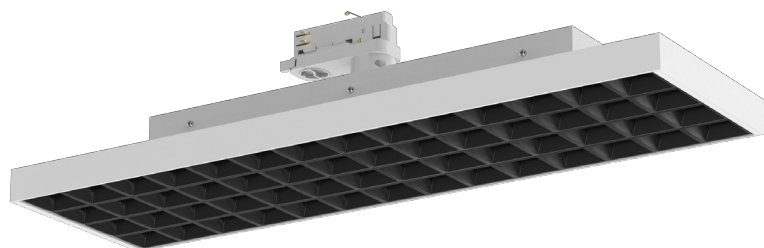

IKAROS / IKAROS 3R / NEMESIS TRACK is a compact luminaire with minimal design. It's cutting-edge LED technology ensures excellent colour quality and high efficiency and make them suitable for highlighting several types of premises.

Technical Features

- Aluminium body, painted electrostatically in selected colour.
- With Universal adapter for mounting on 3-phase track.
- Connection for operation on 230V-50/60Hz with electronic ballast.
- Pure light without IR/UV radiation.
- Efficient thermal management.
- Operation life: 50,000 hours with efficiency > 80% of the initial luminous flux (L80B10).
- Connection for operation on 230V/50Hz.

IKAROS / NEMESIS TRACK

Track Lights & Tracks

IKAROS 3R TRACK

- Aluminium body.
- Lens in Spot, Medium, Wide, Extra Wide, Double Asymmetric (2AS) and Asymmetric.
- With Universal adapter for mounting on 3-phase track.
- CRI: min. 80 / SDCM: 3
- Luminous efficacy:
 39W: 4000 K: 198 Lm/Watt at 200mA
 39W: 3000 K: 186 Lm/Watt at 200mA
 70W: 4000 K: 186 Lm/Watt at 350mA
 70W: 3000 K: 174 Lm/Watt at 350mA

IKAROS / NEMESIS TRACK

NEMESIS TRACK

Track Lights & Tracks

- Aluminium body.
- Reflector in matt black colour (for standard version).
- Lens in Medium and Wide version.
- Low glare (UGR < 19).
- With Universal adapter for mounting on 3-phase track.
- CRI: min. 80 / SDCM: 3
- Luminous efficacy:
 32W: 4000 K: 201 Lm/Watt at 200mA
 32W: 3000 K: 190 Lm/Watt at 200mA
 64W: 4000 K: 193 Lm/Watt at 400mA
 64W: 3000 K: 182 Lm/Watt at 400mA