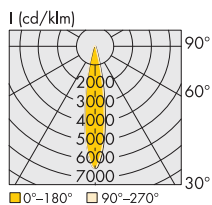

LED COLOUR CODES: 2 Warm 3 Neutral	BEAM CODES: 01 spot 02 medium 03 wide 04 extra wide 05 2AS 06 ASYM	Colour Codes: 0 Colours 1 White 2 Titan 3 Black