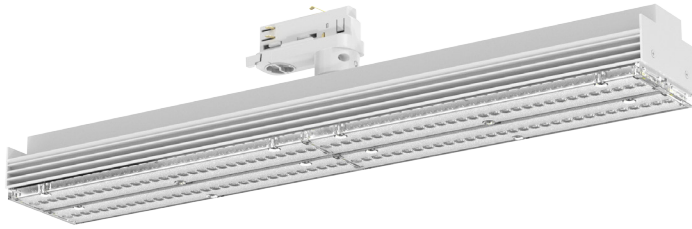

IKAROS / IKAROS 3R / NEMESIS TRACK is a compact luminaire with minimal design. It's cutting-edge LED technology ensures excellent colour quality and high efficiency and make them suitable for highlighting several types of premises.

Technical Features

- Aluminium body, painted electrostatically in selected colour.
- With Universal adapter for mounting on 3-phase track.
- Connection for operation on 230V-50/60Hz with electronic ballast.
- Pure light without IR/UV radiation.
- Efficient thermal management.
- Operation life: 50,000 hours with efficiency > 80% of the initial luminous flux (L80B10).
- Connection for operation on 230V/50Hz.

IKAROS / NEMESIS TRACK

Track Lights & Tracks

IKAROS TRACK

		IP 20	LED		ta 25°C
Included					

- Aluminium body.
- Lens in Wide, Double Asymmetric (2AS) and Asymmetric version.
- With Universal adapter for mounting on 3-phase track.
- CRI: min. 80 / SDCM: 3
- Luminous efficacy:
 - 44W: 4000 K: 186 Lm/Watt at 700mA
 - 44W: 3000 K: 175 Lm/Watt at 700mA
 - 58W: 4000 K: 180 Lm/Watt at 950mA
 - 58W: 3000 K: 172 Lm/Watt at 950mA

IKAROS / NEMESIS TRACK

Track Lights & Tracks

IKAROS 3R TRACK

- Aluminium body.
- Lens in Spot, Medium, Wide, Extra Wide, Double Asymmetric (2AS) and Asymmetric.
- With Universal adapter for mounting on 3-phase track.
- CRI: min. 80 / SDCM: 3
- Luminous efficacy:
 39W: 4000 K: 198 Lm/Watt at 200mA
 39W: 3000 K: 186 Lm/Watt at 200mA
 70W: 4000 K: 186 Lm/Watt at 350mA
 70W: 3000 K: 174 Lm/Watt at 350mA