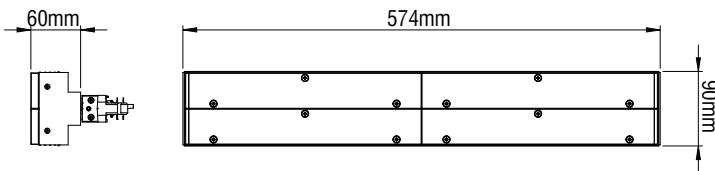

IKAROS / NEMESIS TRACK

Track Lights & Tracks

IKAROS TRACK

		IP 20	LED		ta 25°C
Included					

- Aluminium body.
- Lens in Wide, Double Asymmetric (2AS) and Asymmetric version.
- With Universal adapter for mounting on 3-phase track.
- CRI: min. 80 / SDCM: 3
- Luminous efficacy:
 - 44W: 4000 K: 186 Lm/Watt at 700mA
 - 44W: 3000 K: 175 Lm/Watt at 700mA
 - 58W: 4000 K: 180 Lm/Watt at 950mA
 - 58W: 3000 K: 172 Lm/Watt at 950mA

Code	Description
99910	IKAROS TRACK 44W
99911	IKAROS TRACK 58W

For dimmer version add letter "D" at the end of product code.

Wide

Double Asymmetric

Asymmetric

LED COLOUR CODES: 2 Warm 3 Neutral	BEAM CODES: 03 wide 05 2AS 06 ASYM	Colour Codes: 0 Colours 1 White 2 Titan 3 Black
--	--	---

IKAROS / NEMESIS TRACK

Track Lights & Tracks

IKAROS 3R TRACK

- Aluminium body.
- Lens in Spot, Medium, Wide, Extra Wide, Double Asymmetric (2AS) and Asymmetric.
- With Universal adapter for mounting on 3-phase track.
- CRI: min. 80 / SDCM: 3
- Luminous efficacy:
 39W: 4000 K: 198 Lm/Watt at 200mA
 39W: 3000 K: 186 Lm/Watt at 200mA
 70W: 4000 K: 186 Lm/Watt at 350mA
 70W: 3000 K: 174 Lm/Watt at 350mA