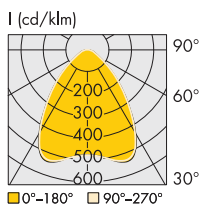

LED COLOUR CODES: 2 Warm 3 Neutral	BEAM CODES: 01 spot 02 medium 03 wide 04 extra wide 05 2AS 06 ASYM	Colour Codes: 0 Colours 1 White 2 Titan 3 Black