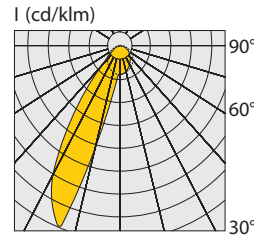

Code	Description
99910	IKAROS TRACK 44W
99911	IKAROS TRACK 58W

For dimmer version add letter "D" at the end of product code.

Wide

Double Asymmetric

Asymmetric

LED COLOUR CODES: 2 Warm 3 Neutral	BEAM CODES: 03 wide 05 2AS 06 ASYM	Colour Codes: 0 Colours 1 White 2 Titan 3 Black
--	--	---