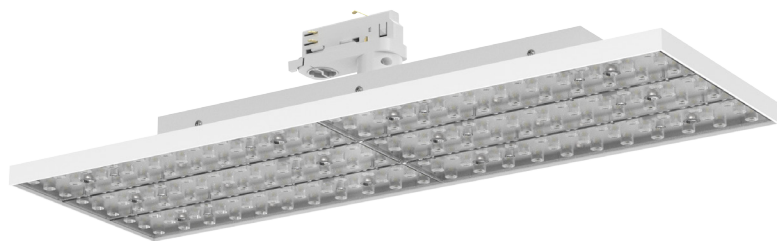

IKAROS / IKAROS 3R / NEMESIS TRACK is a compact luminaire with minimal design. It's cutting-edge LED technology ensures excellent colour quality and high efficiency and make them suitable for highlighting several types of premises.

IKAROS / NEMESIS TRACK

Track Lights & Tracks

IKAROS TRACK

		IP 20	LED		ta 25°C
Included					

- Aluminium body.
- Lens in Wide, Double Asymmetric (2AS) and Asymmetric version.
- With Universal adapter for mounting on 3-phase track.
- CRI: min. 80 / SDCM: 3
- Luminous efficacy:
 - 44W: 4000 K: 186 Lm/Watt at 700mA
 - 44W: 3000 K: 175 Lm/Watt at 700mA
 - 58W: 4000 K: 180 Lm/Watt at 950mA
 - 58W: 3000 K: 172 Lm/Watt at 950mA

Code	Description
99910	IKAROS TRACK 44W
99911	IKAROS TRACK 58W

For dimmer version add letter "D" at the end of product code.

Wide

Double Asymmetric

Asymmetric

LED COLOUR CODES: 2 Warm 3 Neutral	BEAM CODES: 03 wide 05 2AS 06 ASYM	Colour Codes: 0 Colours 1 White 2 Titan 3 Black
--	--	---

IKAROS / NEMESIS TRACK

Track Lights & Tracks

IKAROS 3R TRACK

- Aluminium body.
- Lens in Spot, Medium, Wide, Extra Wide, Double Asymmetric (2AS) and Asymmetric.
- With Universal adapter for mounting on 3-phase track.
- CRI: min. 80 / SDCM: 3
- Luminous efficacy:
 39W: 4000 K: 198 Lm/Watt at 200mA
 39W: 3000 K: 186 Lm/Watt at 200mA
 70W: 4000 K: 186 Lm/Watt at 350mA
 70W: 3000 K: 174 Lm/Watt at 350mA