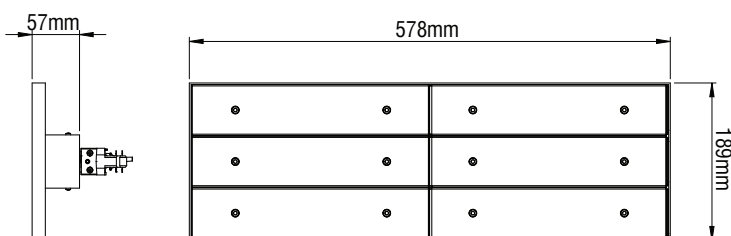

IKAROS / NEMESIS TRACK

Track Lights & Tracks

IKAROS TRACK

		IP 20	LED		ta 25°C
Included					

- Aluminium body.
- Lens in Wide, Double Asymmetric (2AS) and Asymmetric version.
- With Universal adapter for mounting on 3-phase track.
- CRI: min. 80 / SDCM: 3
- Luminous efficacy:
 - 44W: 4000 K: 186 Lm/Watt at 700mA
 - 44W: 3000 K: 175 Lm/Watt at 700mA
 - 58W: 4000 K: 180 Lm/Watt at 950mA
 - 58W: 3000 K: 172 Lm/Watt at 950mA

Code	Description
99910	IKAROS TRACK 44W
99911	IKAROS TRACK 58W

For dimmer version add letter "D" at the end of product code.

Wide

Double Asymmetric

Asymmetric

LED COLOUR CODES: 2 Warm 3 Neutral	BEAM CODES: 03 wide 05 2AS 06 ASYM	Colour Codes: 0 Colours 1 White 2 Titan 3 Black
--	--	---

IKAROS / NEMESIS TRACK

Track Lights & Tracks

IKAROS 3R TRACK

- Aluminium body.
- Lens in Spot, Medium, Wide, Extra Wide, Double Asymmetric (2AS) and Asymmetric.
- With Universal adapter for mounting on 3-phase track.
- CRI: min. 80 / SDCM: 3
- Luminous efficacy:
 39W: 4000 K: 198 Lm/Watt at 200mA
 39W: 3000 K: 186 Lm/Watt at 200mA
 70W: 4000 K: 186 Lm/Watt at 350mA
 70W: 3000 K: 174 Lm/Watt at 350mA