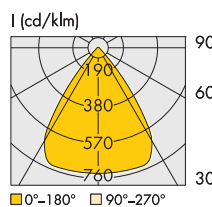

LED COLOUR CODES: 2 Warm 3 Neutral	BEAM CODES: 01 spot 02 medium 03 wide 04 extra wide 05 2AS 06 ASYM	Colour Codes: 0 Colours 1 White 2 Titan 3 Black