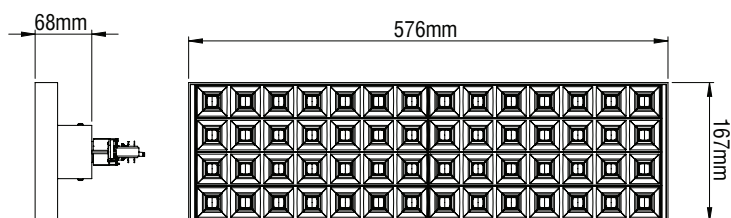

IKAROS / NEMESIS TRACK

NEMESIS TRACK

Track Lights & Tracks

- Aluminium body.
- Reflector in matt black colour (for standard version).
- Lens in Medium and Wide version.
- Low glare (UGR < 19).
- With Universal adapter for mounting on 3-phase track.
- CRI: min. 80 / SDCM: 3
- Luminous efficacy:
  32W: 4000 K: 201 Lm/Watt at 200mA
  32W: 3000 K: 190 Lm/Watt at 200mA
  64W: 4000 K: 193 Lm/Watt at 400mA
  64W: 3000 K: 182 Lm/Watt at 400mA

Code	Description
99914	NEMESIS TRACK 32W
99915	NEMESIS TRACK 64W

For dimmer version add letter "D" at the end of product code.