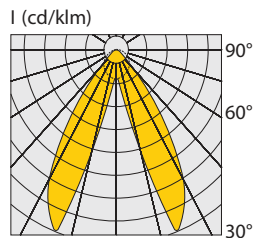

Double Asymmetric