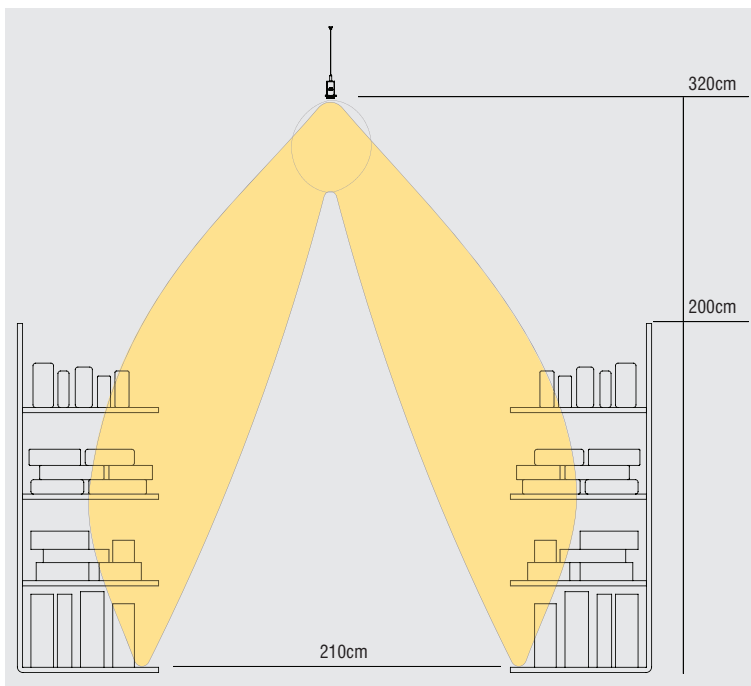

IKAROS / NEMESIS TRACK

Track Lights & Tracks

IKAROS TRACK

		IP 20	LED		ta 25°C
Included					

- Aluminium body.
- Lens in Wide, Double Asymmetric (2AS) and Asymmetric version.
- With Universal adapter for mounting on 3-phase track.
- CRI: min. 80 / SDCM: 3
- Luminous efficacy:
 - 44W: 4000 K: 186 Lm/Watt at 700mA
 - 44W: 3000 K: 175 Lm/Watt at 700mA
 - 58W: 4000 K: 180 Lm/Watt at 950mA
 - 58W: 3000 K: 172 Lm/Watt at 950mA

Code	Description
99910	IKAROS TRACK 44W
99911	IKAROS TRACK 58W

For dimmer version add letter "D" at the end of product code.

Wide

Double Asymmetric

Asymmetric

LED COLOUR CODES: 2 Warm 3 Neutral	BEAM CODES: 03 wide 05 2AS 06 ASYM	Colour Codes: 0 Colours 1 White 2 Titan 3 Black
--	--	---

IKAROS / NEMESIS TRACK

Track Lights & Tracks

IKAROS 3R TRACK

- Aluminium body.
- Lens in Spot, Medium, Wide, Extra Wide, Double Asymmetric (2AS) and Asymmetric.
- With Universal adapter for mounting on 3-phase track.
- CRI: min. 80 / SDCM: 3
- Luminous efficacy:
 39W: 4000 K: 198 Lm/Watt at 200mA
 39W: 3000 K: 186 Lm/Watt at 200mA
 70W: 4000 K: 186 Lm/Watt at 350mA
 70W: 3000 K: 174 Lm/Watt at 350mA