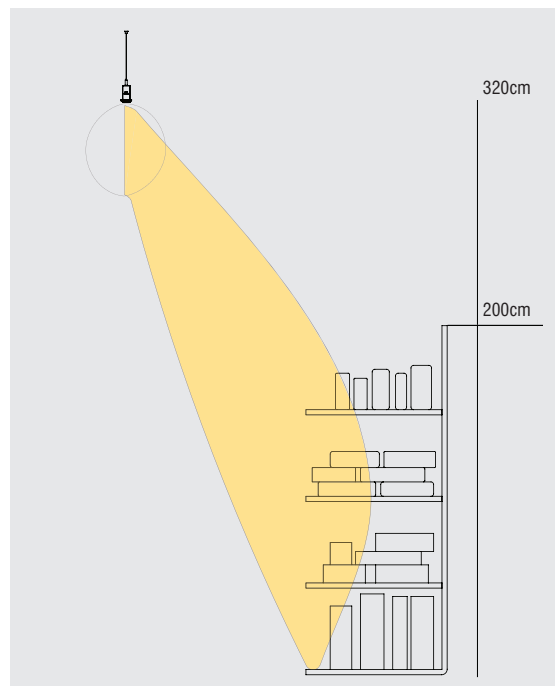

IKAROS / NEMESIS TRACK

Track Lights & Tracks

IKAROS TRACK

		IP 20	LED		ta 25°C
Included					

- Aluminium body.
- Lens in Wide, Double Asymmetric (2AS) and Asymmetric version.
- With Universal adapter for mounting on 3-phase track.
- CRI: min. 80 / SDCM: 3
- Luminous efficacy:
 - 44W: 4000 K: 186 Lm/Watt at 700mA
 - 44W: 3000 K: 175 Lm/Watt at 700mA
 - 58W: 4000 K: 180 Lm/Watt at 950mA
 - 58W: 3000 K: 172 Lm/Watt at 950mA

Code	Description
99910	IKAROS TRACK 44W
99911	IKAROS TRACK 58W

For dimmer version add letter "D" at the end of product code.

Wide

Double Asymmetric

Asymmetric

LED COLOUR CODES: 2 Warm 3 Neutral	BEAM CODES: 03 wide 05 2AS 06 ASYM	Colour Codes: 0 Colours 1 White 2 Titan 3 Black
--	--	---

IKAROS / NEMESIS TRACK

Track Lights & Tracks

IKAROS 3R TRACK

- Aluminium body.
- Lens in Spot, Medium, Wide, Extra Wide, Double Asymmetric (2AS) and Asymmetric.
- With Universal adapter for mounting on 3-phase track.
- CRI: min. 80 / SDCM: 3
- Luminous efficacy:
 39W: 4000 K: 198 Lm/Watt at 200mA
 39W: 3000 K: 186 Lm/Watt at 200mA
 70W: 4000 K: 186 Lm/Watt at 350mA
 70W: 3000 K: 174 Lm/Watt at 350mA