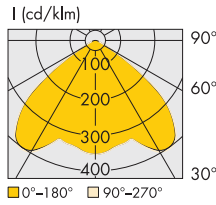

LED COLOUR CODES: 2 Warm 3 Neutral	BEAM CODES: 01 spot 02 medium 03 wide 04 extra wide 05 2AS 06 ASYM	Colour Codes: 0 Colours 1 White 2 Titan 3 Black