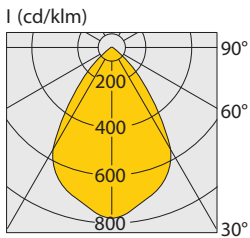

IKAROS / NEMESIS TRACK

Track Lights & Tracks

IKAROS TRACK

		IP 20	LED		ta 25°C
Included					

- Aluminium body.
- Lens in Wide, Double Asymmetric (2AS) and Asymmetric version.
- With Universal adapter for mounting on 3-phase track.
- CRI: min. 80 / SDCM: 3
- Luminous efficacy:
  - 44W: 4000 K: 186 Lm/Watt at 700mA
  - 44W: 3000 K: 175 Lm/Watt at 700mA
  - 58W: 4000 K: 180 Lm/Watt at 950mA
  - 58W: 3000 K: 172 Lm/Watt at 950mA

Code	Description
99910	IKAROS TRACK 44W
99911	IKAROS TRACK 58W

For dimmer version add letter "D" at the end of product code.

Wide

LED COLOUR CODES: 2 Warm 3 Neutral	BEAM CODES: 03 wide 05 2AS 06 ASYM	Colour Codes: 0 Colours 1 White 2 Titan 3 Black