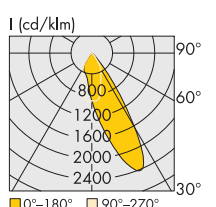

LED COLOUR CODES: 2 Warm 3 Neutral	BEAM CODES: 01 spot 02 medium 03 wide 04 extra wide 05 2AS 06 ASYM	Colour Codes: 0 Colours 1 White 2 Titan 3 Black