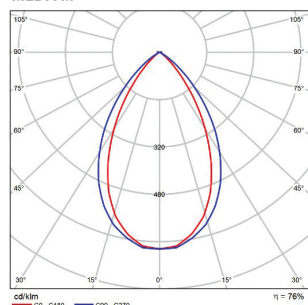

Code	Description
99914	NEMESIS TRACK 32W
99915	NEMESIS TRACK 64W

For dimmer version add letter "D" at the end of product code.

Upon Request

- Reflector in matt white or matt silver colour.

MEDIUM

WIDE

LED COLOUR CODES: 2 Warm 3 Neutral	BEAM CODES: 02 medium 03 wide	Colour Codes: 0 Colours 1 White 2 Titan 3 Black
--	---	---