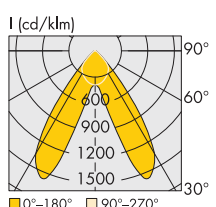

LED COLOUR CODES: 2 Warm 3 Neutral	BEAM CODES: 01 spot 02 medium 03 wide 04 extra wide 05 2AS 06 ASYM	Colour Codes: 0 Colours 1 White 2 Titan 3 Black