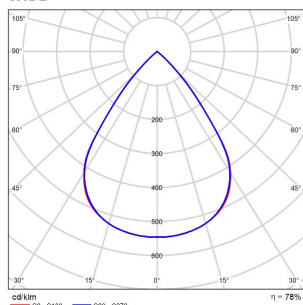

Code	Description
99914	NEMESIS TRACK 32W
99915	NEMESIS TRACK 64W

For dimmer version add letter "D" at the end of product code.

Upon Request

- Reflector in matt white or matt silver colour.

MEDIUM

WIDE

LED COLOUR CODES: 2 Warm 3 Neutral	BEAM CODES: 02 medium 03 wide	Colour Codes: 0 Colours 1 White 2 Titan 3 Black
--	---	---