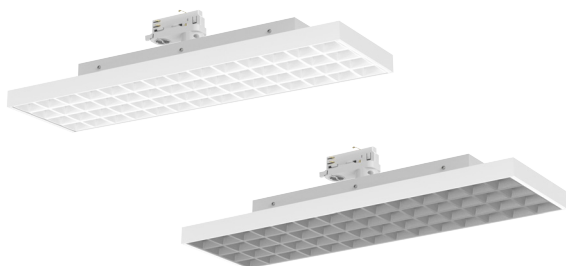

Upon Request

- Reflector in matt white or matt silver colour.