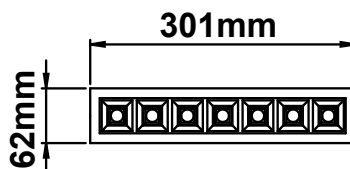

Luminaire Name: Nemesis Spot

Instruction: Surface Mounted Pendant Recessed Track Ceiling

Nemesis Spot L1

Nemesis Spot L2

Nemesis Spot SQ1

Nemesis Spot SQ2

1

2