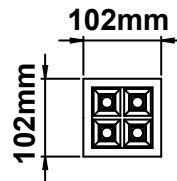

Luminaire Name: Nemesis Spot

Instruction: Surface Mounted Pendant Recessed Track Ceiling

Nemesis Spot L1

Nemesis Spot L2

Nemesis Spot SQ1

Nemesis Spot SQ2

1

2