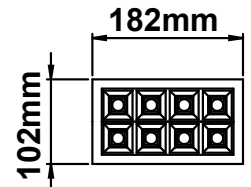

Luminaire Name: Nemesis Spot

Instruction: Surface Mounted Pendant Recessed Track Ceiling

Nemesis Spot L1

Nemesis Spot L2

Nemesis Spot SQ1

Nemesis Spot SQ2

1

2