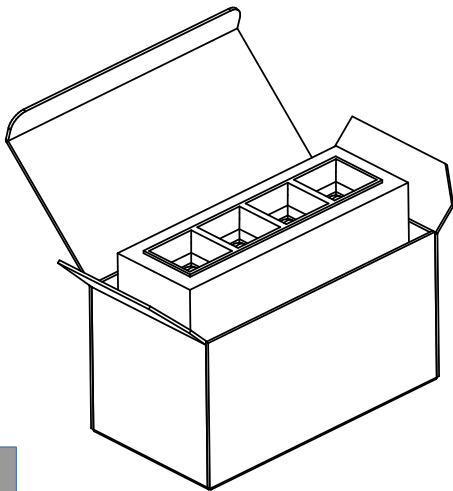

Luminaire Name: Nemesis Spot

Instruction: Surface Mounted Pendant Recessed Track Ceiling

Nemesis Spot L1

Nemesis Spot L2

Nemesis Spot SQ1

Nemesis Spot SQ2

1

2