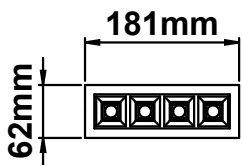

Luminaire Name: Nemesis Spot

Instruction: Surface Mounted Pendant Recessed Track Ceiling

Nemesis Spot L1

Nemesis Spot L2

Nemesis Spot SQ1

Nemesis Spot SQ2

1

2