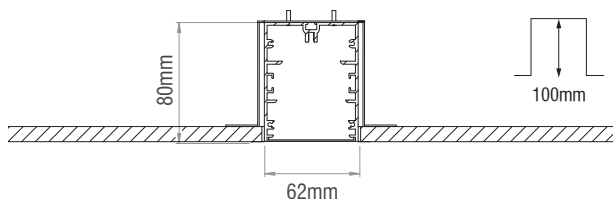

EASYLINE BRACKET (Surface Luminaire as Trimless)