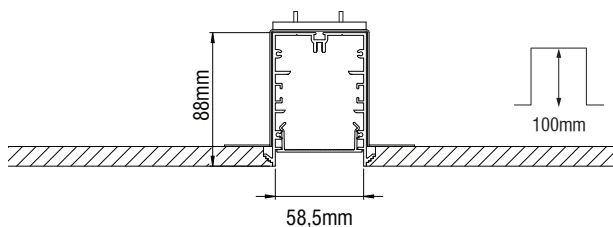

EASYLINE BRACKET (Trimless)