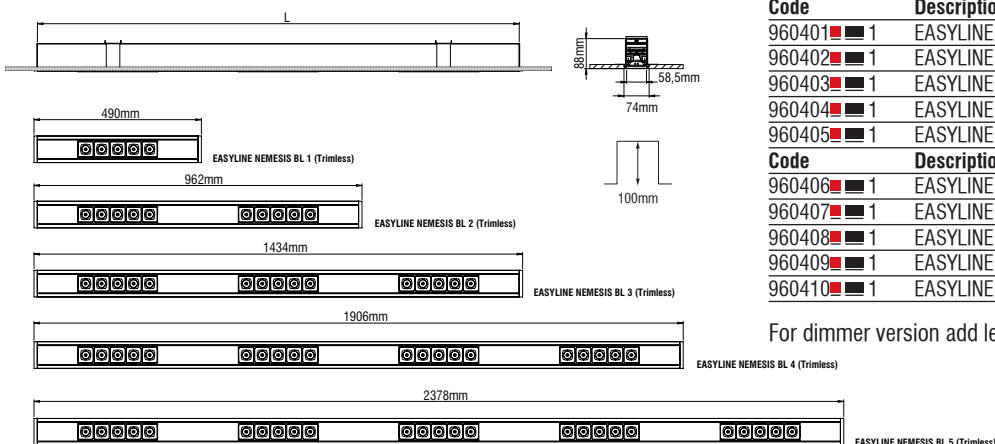

Holes  
82mm x (L+6mm)

Code	Description (for HE version)
960401	EASYLINE NEMESIS TRIMLESS BL 1 12W
960402	EASYLINE NEMESIS TRIMLESS BL 2 22W
960403	EASYLINE NEMESIS TRIMLESS BL 3 32W
960404	EASYLINE NEMESIS TRIMLESS BL 4 41W
960405	EASYLINE NEMESIS TRIMLESS BL 5 51W
Code	Description (for HO version)
960406	EASYLINE NEMESIS TRIMLESS BL 1 23W
960407	EASYLINE NEMESIS TRIMLESS BL 2 43W
960408	EASYLINE NEMESIS TRIMLESS BL 3 64W
960409	EASYLINE NEMESIS TRIMLESS BL 4 84W
960410	EASYLINE NEMESIS TRIMLESS BL 5 105W