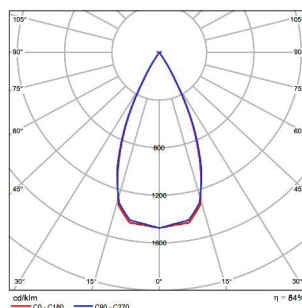

Upon Request

- Available with highest colour rendering index (CRI).