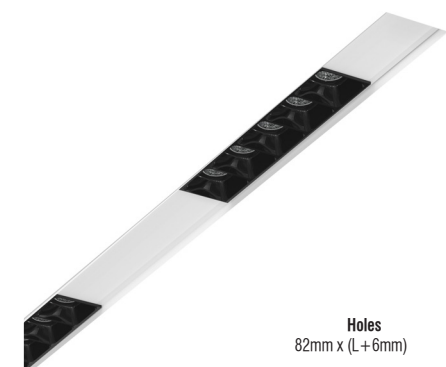

### Technical Features

- Aluminium body, painted electrostatically in selected colour.
- Reflector in glossy black colour at Wide version.
- Pure light without IR/UV radiation.
- Low glare (UGR < 19).
- Efficient thermal management.
- Operation life: 50,000 hours with efficiency > 80% of the initial luminous flux (L80B10).
- Connection for operation with constant current.

### EASYLINE NEMESIS BL (with Trim)

- Aluminium body.
- Reflector in Wide version.
- CRI: min. 90 / SDCM: 3
- Luminous Efficacy (for HE version):  
4000 K: 146 Lm/Watt at 350mA  
3000 K: 143 Lm/Watt at 350mA
- Luminous Efficacy (for HO version):  
4000 K: 139 Lm/Watt at 700mA  
3000 K: 136 Lm/Watt at 700mA

Holes  
67mm x (L+6mm)

Code	Description (for HE version)
960301	EASYLINE NEMESIS BL 1 12W
960302	EASYLINE NEMESIS BL 2 22W
960303	EASYLINE NEMESIS BL 3 32W
960304	EASYLINE NEMESIS BL 4 41W
960305	EASYLINE NEMESIS BL 5 51W
Code	Description (for HO version)
960306	EASYLINE NEMESIS BL 1 23W
960307	EASYLINE NEMESIS BL 2 43W
960308	EASYLINE NEMESIS BL 3 64W
960309	EASYLINE NEMESIS BL 4 84W
960310	EASYLINE NEMESIS BL 5 105W

### EASYLINE NEMESIS BL (Trimless)

- Aluminium body.
- Reflector in Wide version.
- CRI: min. 90 / SDCM: 3
- Luminous Efficacy (for HE version):  
4000 K: 146 Lm/Watt at 350mA  
3000 K: 143 Lm/Watt at 350mA
- Luminous Efficacy (for HO version):  
4000 K: 139 Lm/Watt at 700mA  
3000 K: 136 Lm/Watt at 700mA