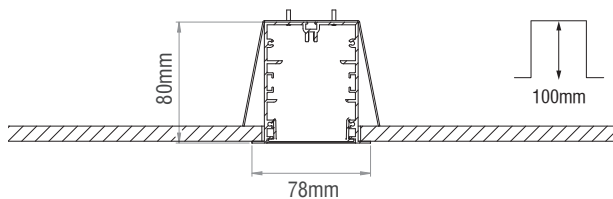

EASYLINE NEMESIS

Professional Recessed Luminaires

EASYLINE BRACKET (Trim)