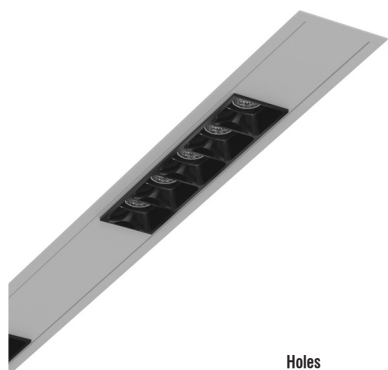

EASYLINE NEMESIS

Professional Recessed Luminaires

EASYLINE NEMESIS BL (with Trim)

- Aluminium body.
- Reflector in Wide version.
- CRI: min. 90 / SDCM: 3
- Luminous Efficacy (for HE version):
  4000 K: 146 Lm/Watt at 350mA
  3000 K: 143 Lm/Watt at 350mA
- Luminous Efficacy (for HO version):
  4000 K: 139 Lm/Watt at 700mA
  3000 K: 136 Lm/Watt at 700mA

Holes
67mm x (L+6mm)