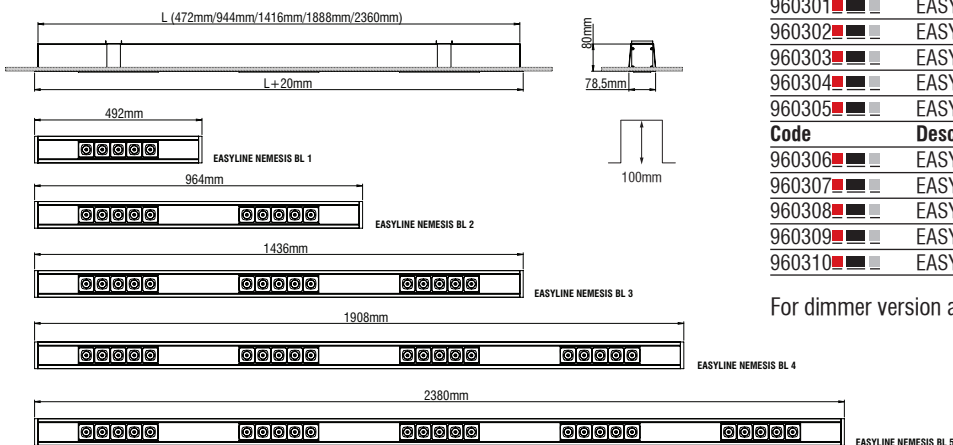

Holes  
67mm x (L+6mm)

Code	Description (for HE version)
960301	EASYLINE NEMESIS BL 1 12W
960302	EASYLINE NEMESIS BL 2 22W
960303	EASYLINE NEMESIS BL 3 32W
960304	EASYLINE NEMESIS BL 4 41W
960305	EASYLINE NEMESIS BL 5 51W
Code	Description (for HO version)
960306	EASYLINE NEMESIS BL 1 23W
960307	EASYLINE NEMESIS BL 2 43W
960308	EASYLINE NEMESIS BL 3 64W
960309	EASYLINE NEMESIS BL 4 84W
960310	EASYLINE NEMESIS BL 5 105W