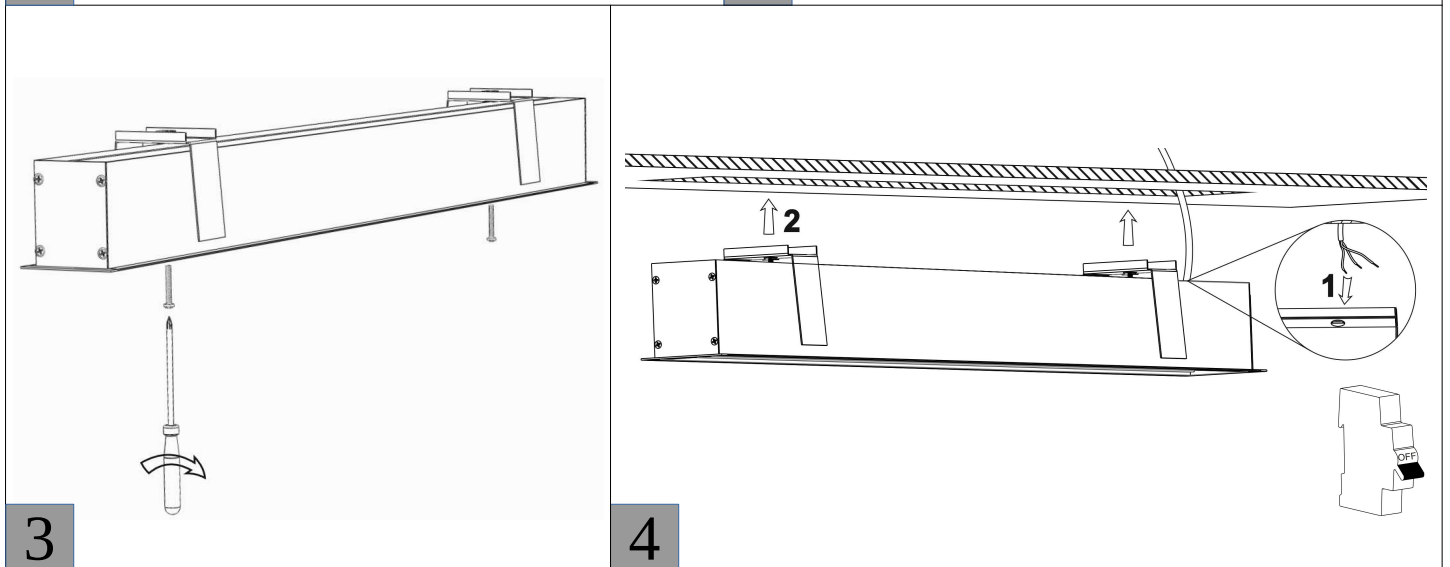

Οδηγίες Εγκατάστασης - Installation Instruction

EASYLINE NEMESIS RECESSED

Luminaire Name: Easyline Nemesis

Instruction: Surface Mounted Pendant Recessed Track Ceiling

5

5.1

! For continuous luminaire

5.2