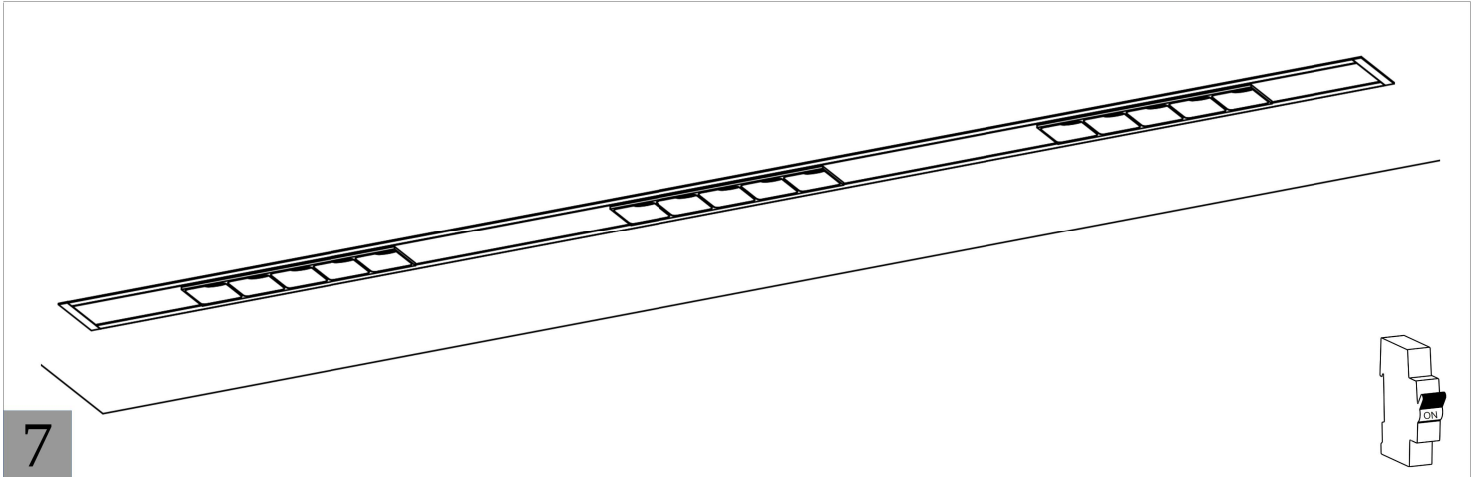

7

(GR) Η εγκατάσταση του φωτιστικού σώματος πρέπει να γίνεται από εξειδικευμένο προσωπικό λαμβάνοντας υπόψη αυτές τις οδηγίες εγκατάστασης. Η εγκατάσταση και η συντήρηση του φωτιστικού πρέπει να πραγματοποιείται πάντα με απενεργοποιημένη την τάση εισόδου. Κατά την λειτουργία και αμέσως μετά την απενεργοποίηση του φωτιστικού μην αγγίζετε τις επιφάνειες του φωτιστικού, υπάρχει πιθανότητα να έχουν αναπτυχθεί θερμοκρασίες δυσάρεστες για τον άνθρωπο. Δεν επιτρέπεται σε καμία περίπτωση η παραμετροποίηση του φωτιστικού. Η ορθή εγκατάσταση και χρήση του φωτιστικού είναι προϋπόθεση για την ισχύ της εγγύησης. Όλα τα εξαρτήματα του φωτιστικού είναι ανακυκλώσιμα, δεν πρέπει να απορρίπτονται ως οικιακά απορρίμματα.

(EN) Installation of the luminaire should be done by qualified personnel with these installation instructions in mind. Installation and maintenance of the luminaire should always be carried out with the input voltage switched off. Do not touch the surfaces of the luminaire during operation and immediately after the luminaire has been switched off, which may have high temperatures on it. Under no circumstances may you allow the customization of the luminaire. Proper installation and use of the luminaire is a prerequisite for the warranty. All light fixtures are recyclable, do not be disposed of as household waste.

ΑΛΛΑΓΗ LED – LED REPLACEMENT:

Φωτιστικό σώμα με μη αντικαταστάσιμη φωτεινή πηγή από τον χρήστη.

Product with no replacement light source by end user.

“ ΠΡΟΣΟΧΗ, κίνδυνος ηλεκτροπληξίας ”
“ CAUTION, risk of electric shock ”

Το σήμα CE υποδεικνύει τη συμμόρφωση με τις σχετικές οδηγίες της ΕΕ

The CE- mark indicates conformity to the relevant EU guidelines

Όλα τα φωτιστικά που φέρουν το παραπάνω σήμα είναι κατάλληλα για απευθείας τοποθέτηση σε επιφάνειες κανονικά εύφλεκτες (Νόρμα EN 60598-1). Μία επιφάνεια χαρακτηρίζεται κανονικά εύφλεκτη όταν η θερμοκρασία ανάφλεξης της είναι το ελάχιστο 200°C.

All luminaires carrying this mark can be fitted on normally flammable surfaces, in compliance with (Norm EN 60598-1). An area is characterized normally flammable when the ignition temperature is 200oC minimum.

IP 20

- 2 Προστασία έναντι εισόδου στερεών σωματιδίων >12,5 mm
  Protected against solid objects >12,5mm
- 0 Καμμία προστασία
  No protection

Προτεινόμενη Θερμοκρασία εσωτερικού χώρου 25 °C.

Recommended room temperature: 25 °C.

Το προϊόν αυτό περιέχει φωτεινή πηγή της τάξης ενεργειακής απόδοσης E

This product contains a light source of energy efficiency class E

After Sales Service

production@petridis-lighting.gr