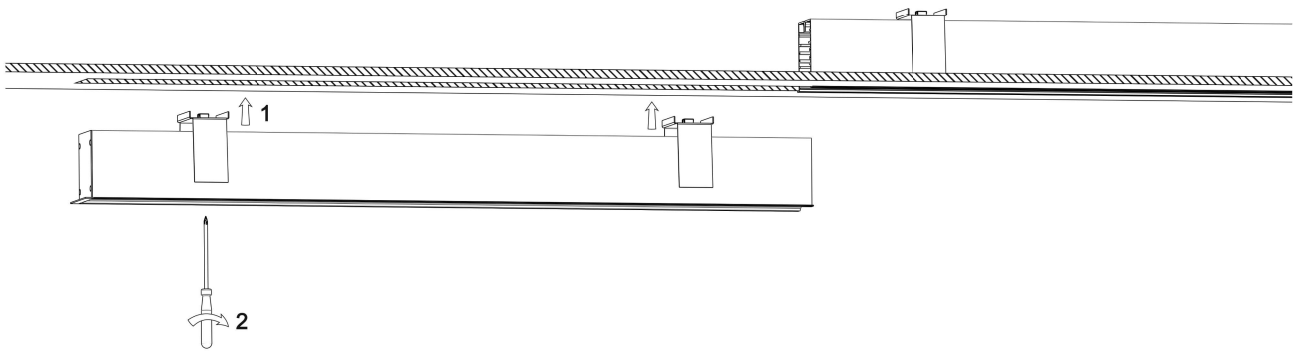

Οδηγίες Εγκατάστασης - Installation Instruction

EASYLINE NEMESIS RECESSED

Luminaire Name: Easyline Nemesis

Instruction: Surface Mounted Pendant Recessed Track Ceiling

5

5.1

! For continuous luminaire

5.2