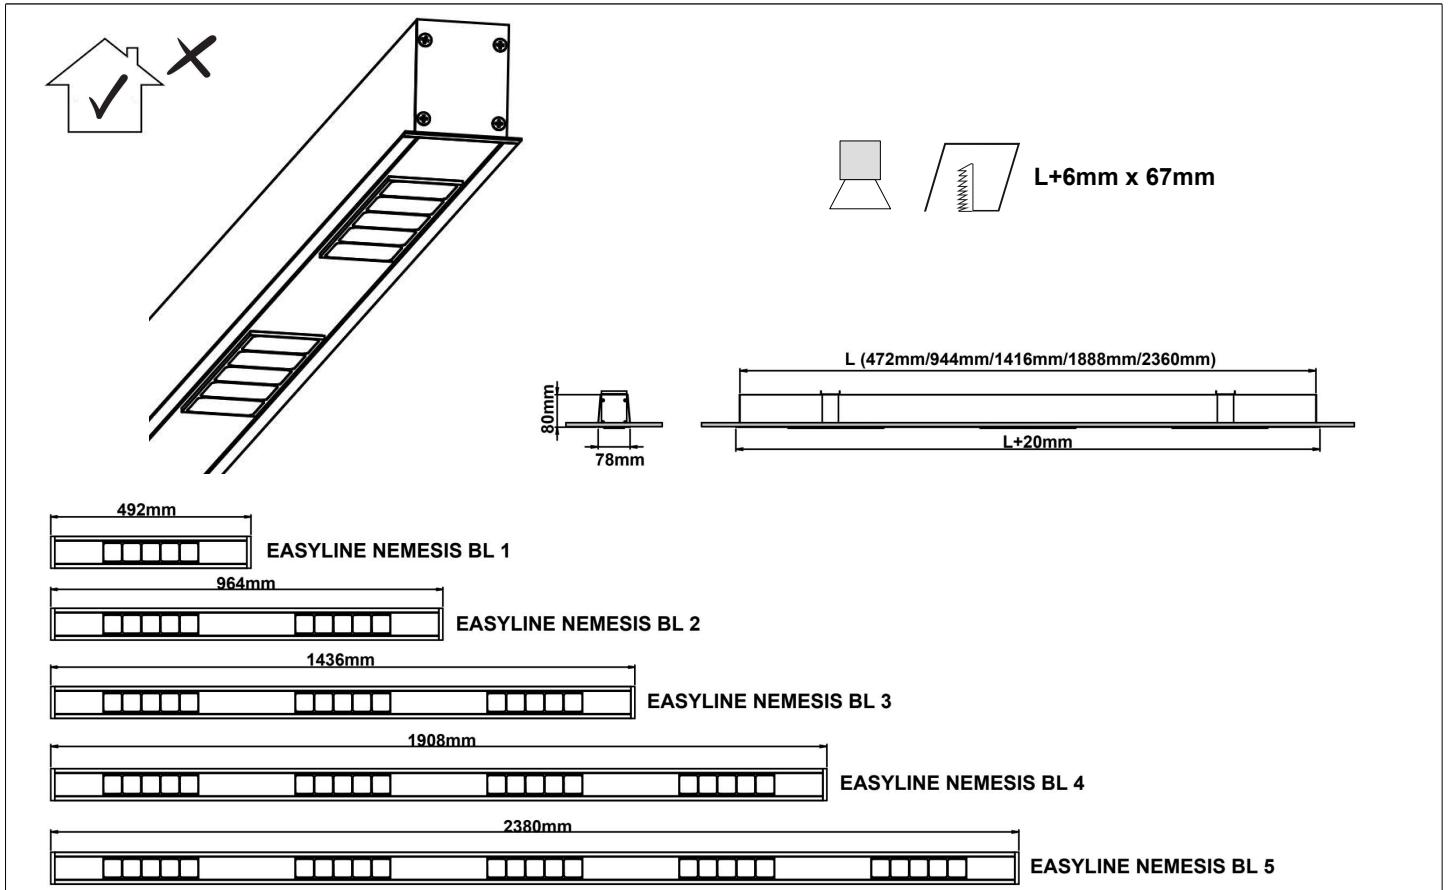

Οδηγίες Εγκατάστασης - Installation Instruction

EASYLINE NEMESIS RECESSED

Luminaire Name: Easyline Nemesis

Instruction: Surface Mounted Pendant Recessed Track Ceiling

5

5.1

! For continuous luminaire

5.2