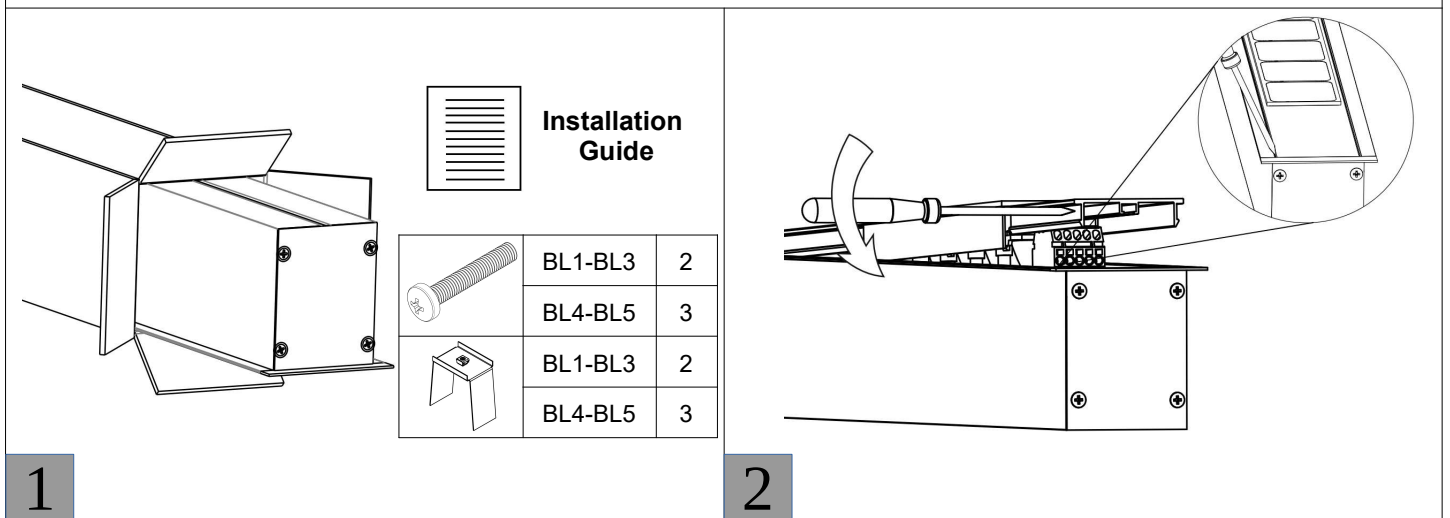

Οδηγίες Εγκατάστασης - Installation Instruction

EASYLINE NEMESIS RECESSED

Luminaire Name: Easyline Nemesis

Instruction: Surface Mounted Pendant Recessed Track Ceiling

5

5.1

! For continuous luminaire

5.2