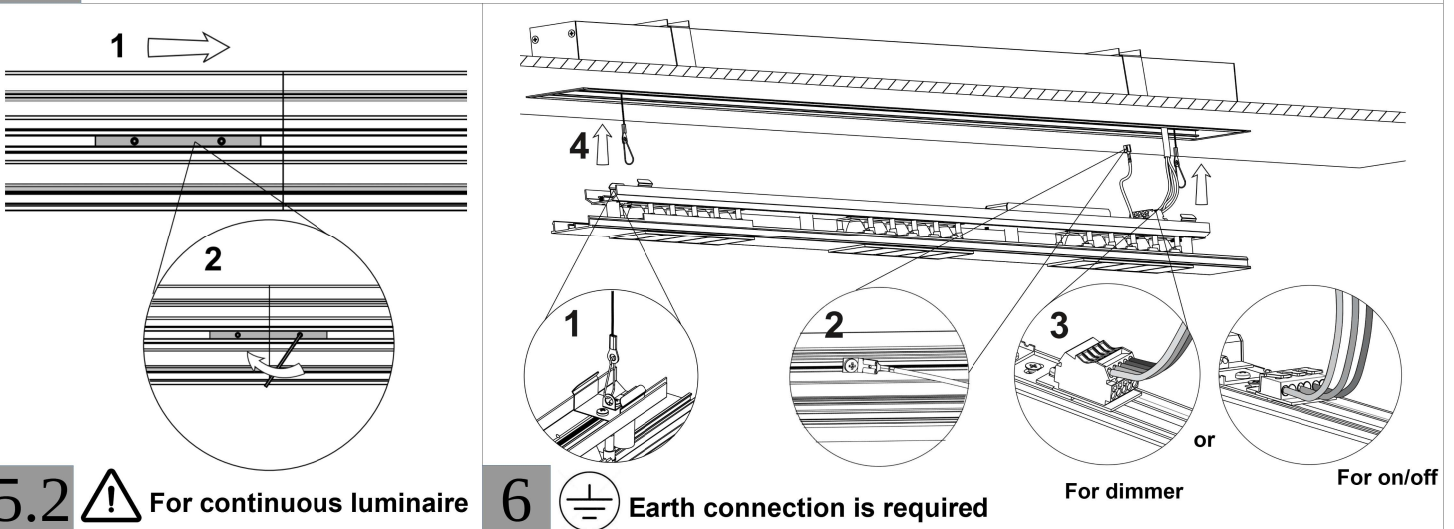

6

⊕ Earth connection is required