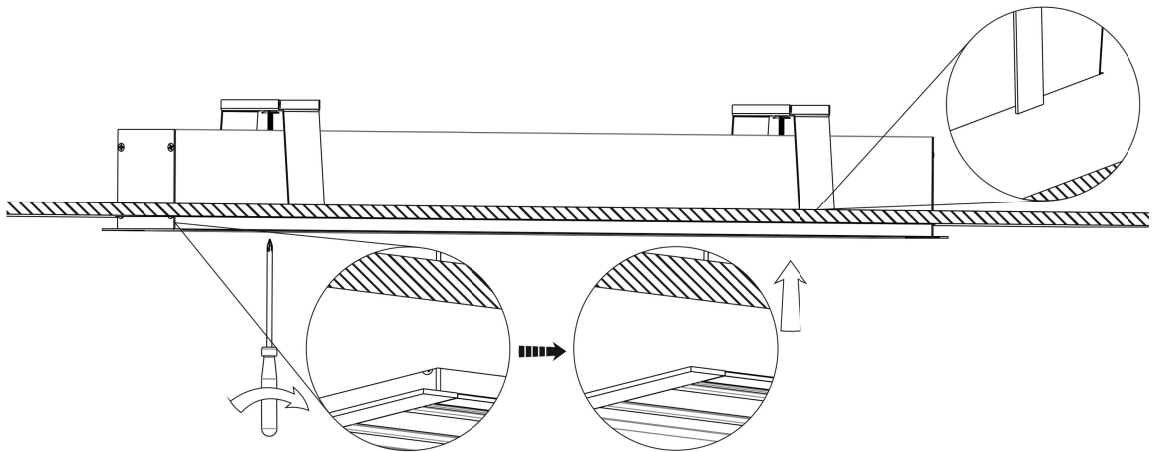

Οδηγίες Εγκατάστασης - Installation Instruction

EASYLINE NEMESIS RECESSED

Luminaire Name: Easyline Nemesis

Instruction: Surface Mounted Pendant Recessed Track Ceiling

5

5.1

! For continuous luminaire

5.2