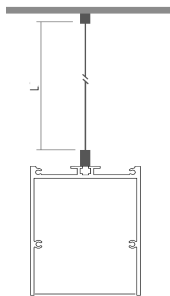

SINGLE ADJUSTABLE SUSPENSION