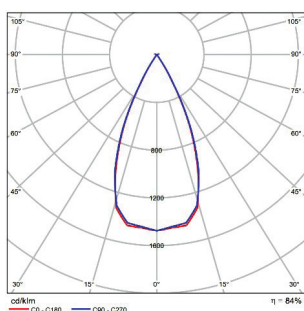

EASYLINE NEMESIS is an ideal solution for small showcases, homes, rest areas, museums, hotels, exhibition halls and generally for many decorative and architectural projects. Available in Wide light distribution can be the perfect tool for wide range of applications.

Technical Features

- Aluminium body, painted electrostatically in selected colour.
- Reflector in glossy black colour at wide version.
- Pure light without IR/UV radiation.
- Low glare (UGR < 19).
- Efficient thermal management.
- Operation life: 50,000 hours with efficiency > 80% of the initial luminous flux (L80B10).
- Connection for operation with constant current.

Upon Request

- Available with highest colour rendering index (CRI).