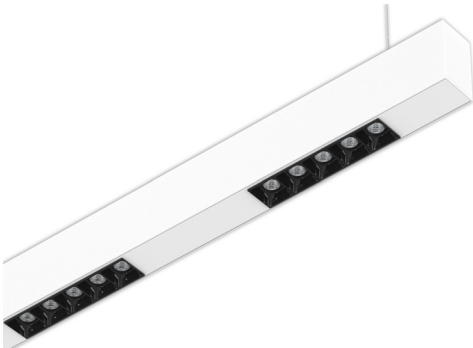

Technical Features

- Aluminium body, painted electrostatically in selected colour.
- Reflector in glossy black colour at wide version.
- Pure light without IR/UV radiation.
- Low glare (UGR < 19).
- Efficient thermal management.
- Operation life: 50,000 hours with efficiency > 80% of the initial luminous flux (L80B10).
- Connection for operation with constant current.

Upon Request

- Available with highest colour rendering index (CRI).

EASYLINE NEMESIS

EASYLINE NEMESIS BL

Professional Surface & Pendant Luminaires

- Aluminium body.
- Reflector in Wide version.
- CRI: min. 90 / SDCM: 3
- Luminous Efficacy (for HE version):
4000 K: 146 Lm/Watt at 350mA
3000 K: 143 Lm/Watt at 350mA
- Luminous Efficacy (for HO version):
4000 K: 139 Lm/Watt at 700mA
3000 K: 136 Lm/Watt at 700mA

EASYLINE NEMESIS

EASYLINE NEMESIS UP/DOWN BL

Professional Surface & Pendant Luminaires

- Aluminium body.
- Reflector in Wide version.
- Suspension and power supply are not included.
- CRI: min. 90 / SDCM: 3
- Luminous Efficacy (for HE version):
4000 K: 146 Lm/Watt at 350mA (for down light)/ 206Lm/W at 250mA (for up light)
3000 K: 143 Lm/Watt at 350mA (for down light)/ 195Lm/W at 250mA (for up light)
- Luminous Efficacy (for HO version):
4000 K: 139 Lm/Watt at 700mA (for down light)/ 201Lm/W at 350mA (for up light)
3000 K: 136 Lm/Watt at 700mA (for down light)/ 189Lm/W at 350mA (for up light)

BE CAREFUL

For special colours please order only aluminium end cap.

CORNER PROFILE 120x120

- Body from extruded aluminium profile.

Code	Description
996211	Easyline Corner Profile Surface metal blind
996220	Easyline Up/ Down Corner Profile Surface metal blind