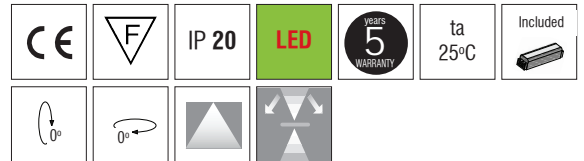

Professional Surface & Pendant Luminaires

- Aluminium body.
- Reflector in Wide version.
- Suspension and power supply are not included.
- CRI: min. 90 / SDCM: 3
- Luminous Efficacy (for HE version):
  4000 K: 146 Lm/Watt at 350mA (for down light)/ 206Lm/W at 250mA (for up light)
  3000 K: 143 Lm/Watt at 350mA (for down light)/ 195Lm/W at 250mA (for up light)
- Luminous Efficacy (for HO version):
  4000 K: 139 Lm/Watt at 700mA (for down light)/ 201Lm/W at 350mA (for up light)
  3000 K: 136 Lm/Watt at 700mA (for down light)/ 189Lm/W at 350mA (for up light)