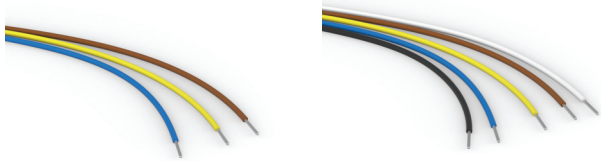

BE CAREFUL

For special colours please order only aluminium end cap.

CORNER PROFILE 120x120

- Body from extruded aluminium profile.

Code	Description
996211	Easyline Corner Profile Surface metal blind
996220	Easyline Up/ Down Corner Profile Surface metal blind

EASYLINE NEMESIS

TRUNKING CONNECTORS

CABLE CONNECTIONS

SINGLE ADJUSTABLE SUSPENSION

POWER SUPPLY

Colour Codes:

0 Colours 1 White 2 Titan 3 Black 9 Anod.

Professional Surface & Pendant Luminaires