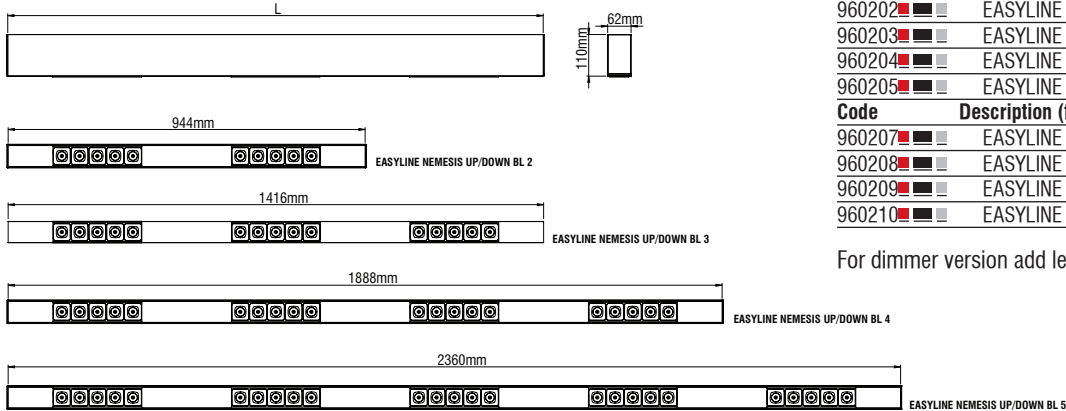

EASYLINE NEMESIS

EASYLINE NEMESIS UP/DOWN BL

Professional Surface & Pendant Luminaires

- Aluminium body.
- Reflector in Wide version.
- Suspension and power supply are not included.
- CRI: min. 90 / SDCM: 3
- Luminous Efficacy (for HE version):
4000 K: 146 Lm/Watt at 350mA (for down light)/ 206Lm/W at 250mA (for up light)
3000 K: 143 Lm/Watt at 350mA (for down light)/ 195Lm/W at 250mA (for up light)
- Luminous Efficacy (for HO version):
4000 K: 139 Lm/Watt at 700mA (for down light)/ 201Lm/W at 350mA (for up light)
3000 K: 136 Lm/Watt at 700mA (for down light)/ 189Lm/W at 350mA (for up light)