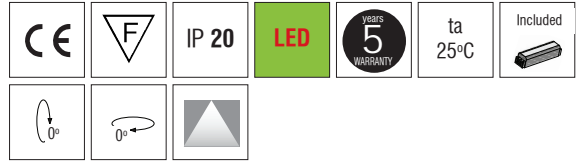

Professional Surface & Pendant Luminaires

- Aluminium body.
- Reflector in Wide version.
- CRI: min. 90 / SDCM: 3
- Luminous Efficacy (for HE version):
  4000 K: 146 Lm/Watt at 350mA
  3000 K: 143 Lm/Watt at 350mA
- Luminous Efficacy (for HO version):
  4000 K: 139 Lm/Watt at 700mA
  3000 K: 136 Lm/Watt at 700mA

Code	Description (for HE version)
960101	EASYLINE NEMESIS BL 1 12W
960102	EASYLINE NEMESIS BL 2 22W
960103	EASYLINE NEMESIS BL 3 32W
960104	EASYLINE NEMESIS BL 4 41W
960105	EASYLINE NEMESIS BL 5 51W
Code	Description (for HO version)
960106	EASYLINE NEMESIS BL 1 23W
960107	EASYLINE NEMESIS BL 2 43W
960108	EASYLINE NEMESIS BL 3 64W
960109	EASYLINE NEMESIS BL 4 84W
960110	EASYLINE NEMESIS BL 5 105W

For dimmer version add letter "D" at the end of product code.

LED COLOUR CODES: 2 Warm 3 Neutral	BEAM CODES: 03 wide	Colour Codes: 0 Colours 1 White 2 Titan 3 Black 9 Anod.