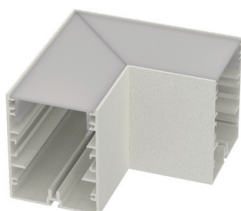

END CAP

Code	Description
99611	Easyline Plastic End Cap (pair) Surface
99615	Easyline Aluminium End Cap (pair) Surface
99619	Easyline Up/ Down Plastic End Cap (pair) Surface
99620	Easyline Up/ Down Aluminium End Cap (pair) Surface

BE CAREFUL

For special colours please order only aluminium end cap.

CORNER PROFILE 120x120

- Body from extruded aluminium profile.

Code	Description
996211	Easyline Corner Profile Surface metal blind
996220	Easyline Up/ Down Corner Profile Surface metal blind