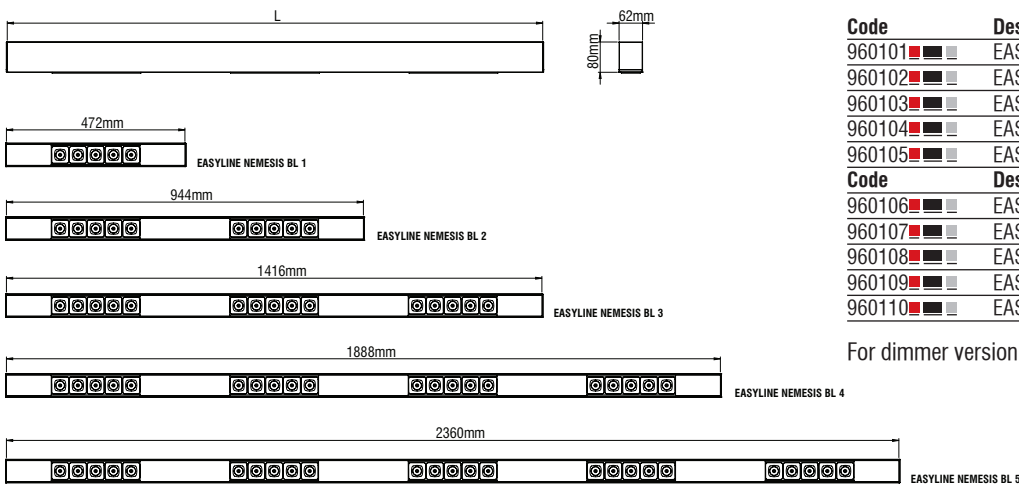

EASYLINE NEMESIS

EASYLINE NEMESIS BL