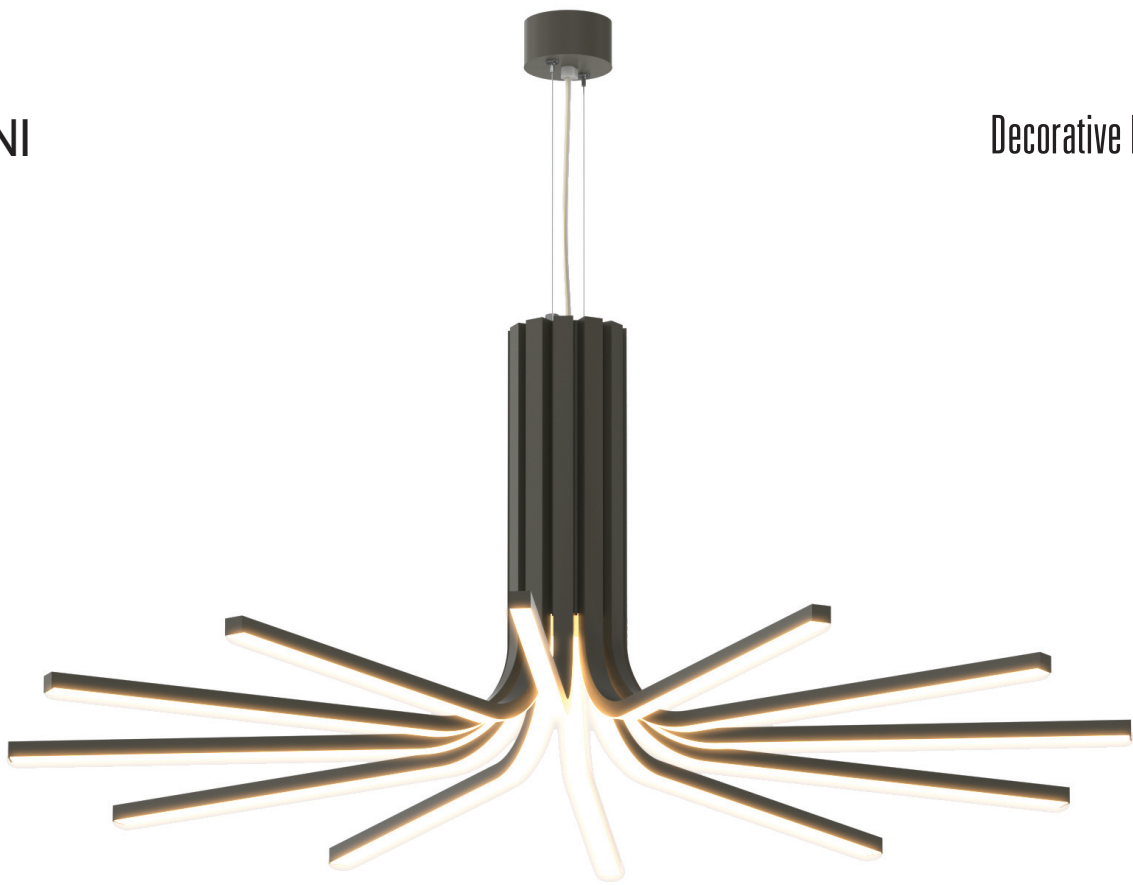

IOLI MINI

Decorative Lighting

A luminaire with a contemporary design. IOLI MINI is a piece of architecture, perfect for adding stature to an area. With its gentle lighting, it upgrades areas such as lobbies, corridors, offices, stores and homes.

Technical Features

- Aluminium body, painted electrostatically in selected colour.
- High efficient polycarbonate satin cover.
- Connection for operation on 230V/50Hz.
- Power supply and suspensions 2m included

Upon Request

- At special dimensions.

- Aluminium body, painted electrostatically in selected colour.
- Rosette, driver 24V DC and suspensions 2m included.
- CRI: min. 80 / SDCM: 3
- Luminous Efficacy:
140Lm/W at 4000 K
133Lm/W at 3000 K

Colour Codes:			
0	Colours	1	White
2	Titan	3	Black