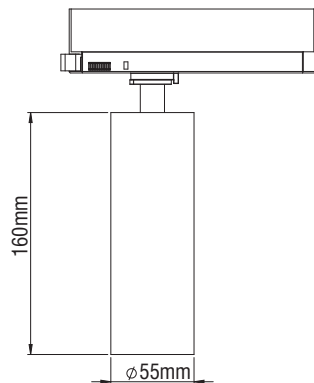

PARIS

PARIS

PARIS L

TRACK LIGHTS & TRACKS

- Aluminium body.
- With Universal driver - adapter for mounting on 3-phase track.
- Reflector in Medium, Wide versions.
- CRI: min. 80 / SCDM: 3
- Luminous Efficacy:
  - 11W: 4000 K: 120 Lm/Watt at 500mA
  - 11W: 3000 K: 115 Lm/Watt at 500mA
  - 19W: 4000 K: 139 Lm/Watt at 500mA
  - 19W: 3000 K: 132 Lm/Watt at 500mA

Code	Description	Kg
89630	PARIS 11W Track	0,450
89631	PARIS L 11W Track	0,550
89632	PARIS L 19W Track	0,550

For dimmer version add letter "D" at the end of product code.

MEDIUM

WIDE

LED COLOUR CODES: 2 Warm 3 Neutral	BEAM CODES: 01 spot 02 medium 03 wide	Colour Codes: 0 Colours 1 White 2 Titan 3 Black