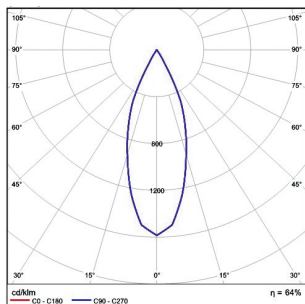

WIDE

LED COLOUR CODES: 2 Warm 3 Neutral	BEAM CODES: 01 spot 02 medium 03 wide	Colour Codes: 0 Colours 1 White 2 Titan 3 Black