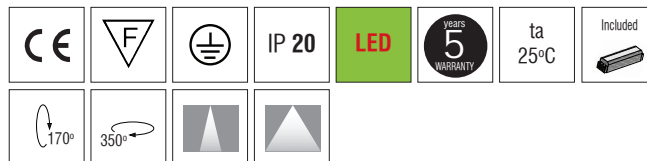

TRACK LIGHTS & TRACKS

- Aluminium body.
- With Universal driver - adapter for mounting on 3-phase track.
- Reflector in Medium, Wide versions.
- CRI: min. 80 / SCDM: 3
- Luminous Efficacy:
  - 11W: 4000 K: 120 Lm/Watt at 500mA
  - 11W: 3000 K: 115 Lm/Watt at 500mA
  - 19W: 4000 K: 139 Lm/Watt at 500mA
  - 19W: 3000 K: 132 Lm/Watt at 500mA

Code	Description	Kg
89630	PARIS 11W Track	0,450
89631	PARIS L 11W Track	0,550
89632	PARIS L 19W Track	0,550

For dimmer version add letter "D" at the end of product code.