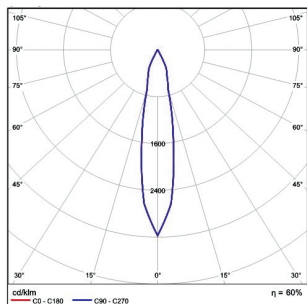

PARIS

PARIS

PARIS L

TRACK LIGHTS & TRACKS

- Aluminium body.
- With Universal driver - adapter for mounting on 3-phase track.
- Reflector in Medium, Wide versions.
- CRI: min. 80 / SCDM: 3
- Luminous Efficacy:
  - 11W: 4000 K: 120 Lm/Watt at 500mA
  - 11W: 3000 K: 115 Lm/Watt at 500mA
  - 19W: 4000 K: 139 Lm/Watt at 500mA
  - 19W: 3000 K: 132 Lm/Watt at 500mA

Code	Description	Kg
89630	PARIS 11W Track	0,450
89631	PARIS L 11W Track	0,550
89632	PARIS L 19W Track	0,550

For dimmer version add letter "D" at the end of product code.

MEDIUM

WIDE

LED COLOUR CODES: 2 Warm 3 Neutral	BEAM CODES: 01 spot 02 medium 03 wide	Colour Codes: 0 Colours 1 White 2 Titan 3 Black