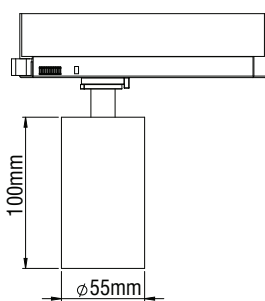

PARIS

PARIS