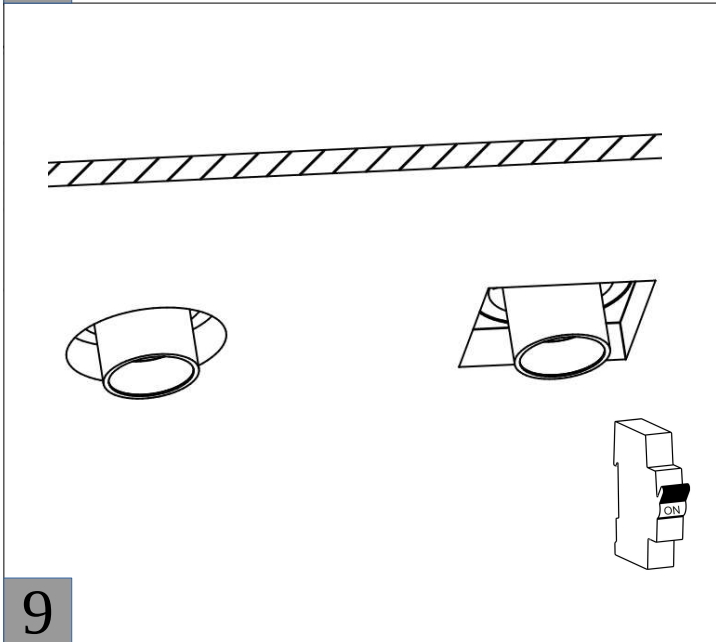

Luminaire Name: Paris Trimless

Instruction: Surface Mounted ☐ Pendant ☐ Recessed ☒ Track ☐ Ceiling ☐