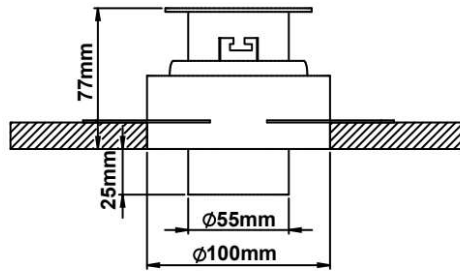

Οδηγίες Εγκατάστασης - Installation Instruction

Paris / Paris Q Trimless

Luminaire Name: Paris Trimless

Instruction: Surface Mounted Pendant Recessed Track Ceiling

Paris Trimless

105mm

Paris Q Trimless

107x107mm