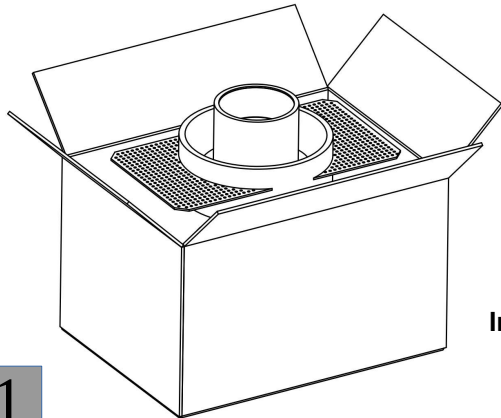

Οδηγίες Εγκατάστασης - Installation Instruction

Paris / Paris Q Trimless

Luminaire Name: Paris Trimless

Instruction: Surface Mounted Pendant Recessed Track Ceiling

Paris Trimless

105mm

Paris Q Trimless

107x107mm