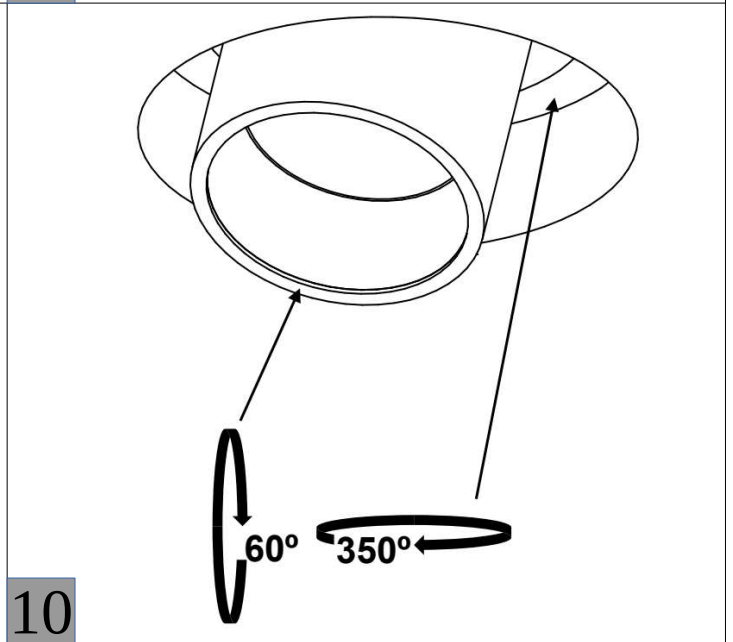

Luminaire Name: Paris Trimless

Instruction: Surface Mounted ☐ Pendant ☐ Recessed ☒ Track ☐ Ceiling ☐