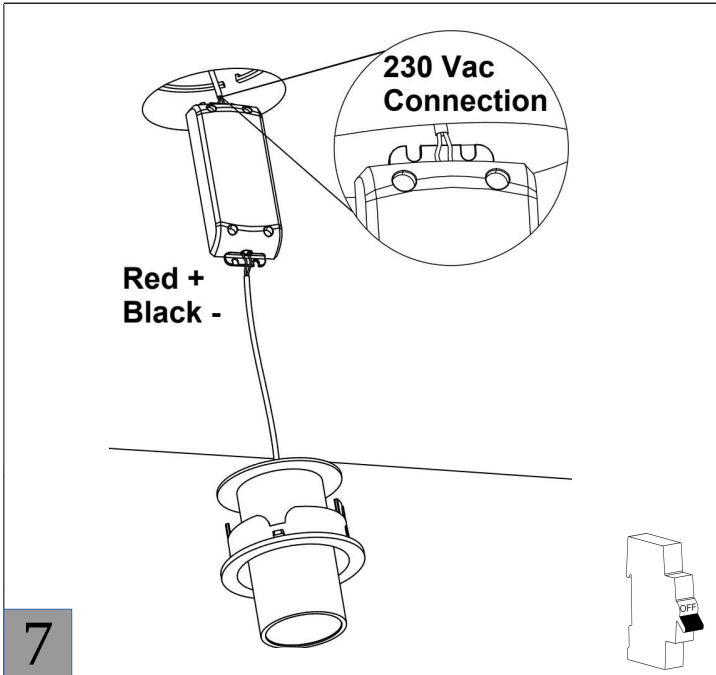

Luminaire Name: Paris Trimless

Instruction: Surface Mounted ☐ Pendant ☐ Recessed ☒ Track ☐ Ceiling ☐