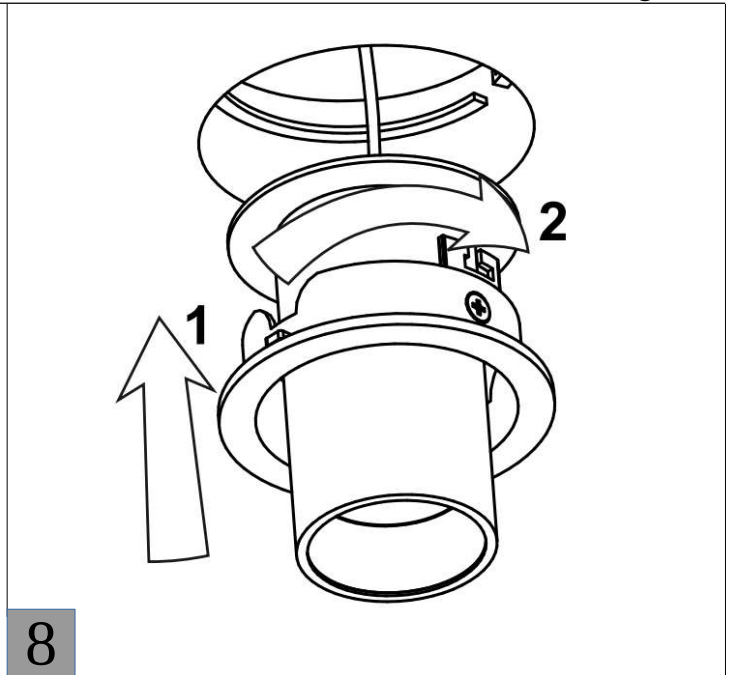

Luminaire Name: Paris Trimless

Instruction: Surface Mounted ☐ Pendant ☐ Recessed ☒ Track ☐ Ceiling ☐