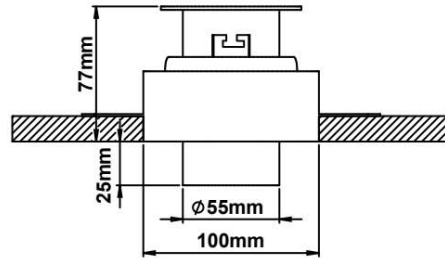

Οδηγίες Εγκατάστασης - Installation Instruction

Paris / Paris Q Trimless

Luminaire Name: Paris Trimless

Instruction: Surface Mounted Pendant Recessed Track Ceiling

Paris Trimless

105mm

Paris Q Trimless

107x107mm