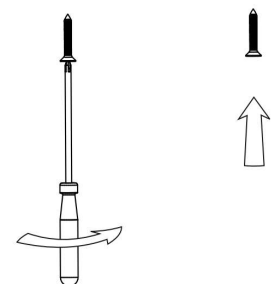

Οδηγίες Εγκατάστασης - Installation Instruction

Paris / Paris Q Trimless

Luminaire Name: Paris Trimless

Instruction: Surface Mounted Pendant Recessed Track Ceiling

Paris Trimless

105mm

Paris Q Trimless

107x107mm

Installation Guide

1

2

3

4

5

6

Luminaire Name: Paris Trimless