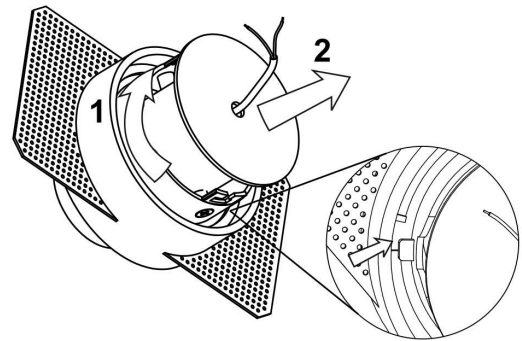

Luminaire Name: Paris Trimless

Instruction: Surface Mounted ☐ Pendant ☐ Recessed ☐ ☒ Track ☐ Ceiling ☐

105mm

107x107mm

Installation Guide

1

2

3

4

5

6